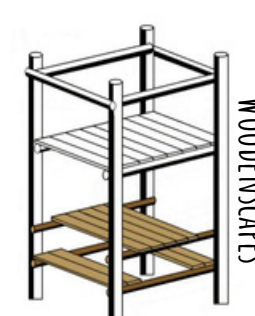

**9** Adventure 9  
L : 5.7m x W: 2.4m  
12m high deck - R10 500.00  
15m high deck - R11 000.00

**G:** Angle Ladder  
1.8m Long: - R1 500.00  
2.1m Long: - R1 700.00

**H:** Car Below Deck  
- seats 4, steering wheel,  
- tyres, radio ect.  
- R2 200.00

**I:** Colourful Metal Drum  
below deck with chain  
- R1 500.00

**J:** Wooden Picnic Table  
below deck, seats 4  
- R1 600.00

**K:** Wooden Boat swing  
below deck, Seats 2  
- R2 400.00

**L1:** SPLIT Ramp & Knotted Rope  
1.8m - R2 500.00  
2.1m - R2 900.00